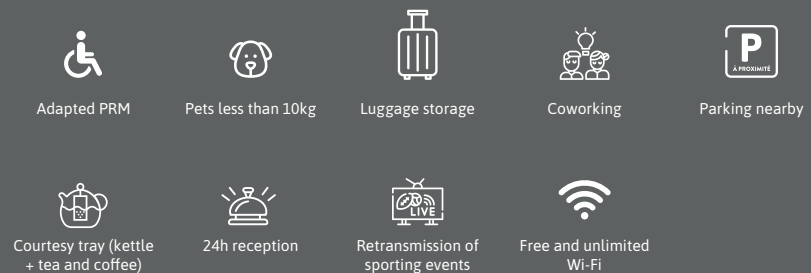

SERVICES

Campanile
Lyon Centre – Gare Perrache/Confluence

17, Place Carnot
69002 Lyon

Phone +33(0)4.78.37.48.47

lyon.perrache@campanile.fr

Follow us on facebook !